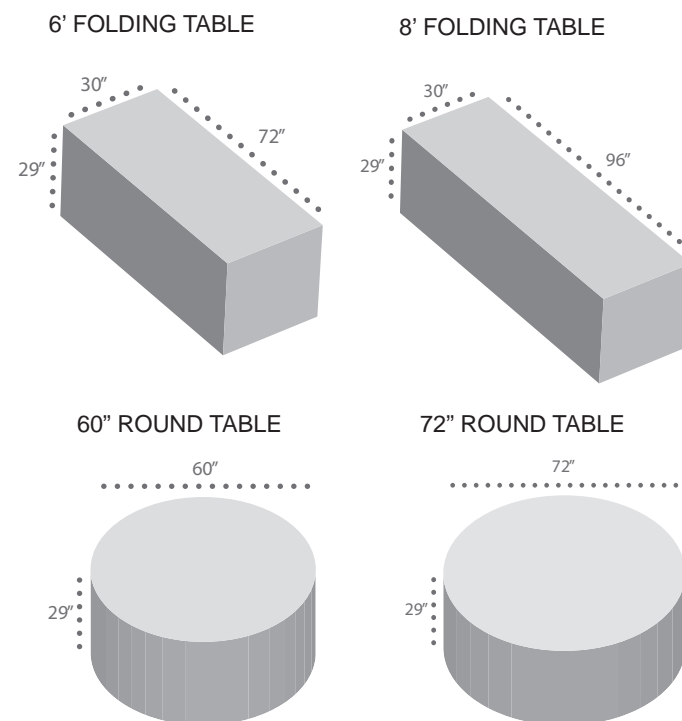

SIZES

Item Description	Market Applications
6-Foot Fitted Tablecover 30" X 72" X 29"	Class room/lecture hall settings, Exhibit Hall settings, Festivals
8-Foot Fitted Tablecover 30" X 96" X 29"	Class room/lecture hall settings, Exhibit Hall settings, Festivals
60" Fitted Rd Tablecover 60" X 29"	Fine Dining settings, Black Tie settings Wedding Settings, Banquet Hall settings, Festivals
72" Fitted Rd Tablecover 72" X 29"	Fine Dining settings, Black Tie settings Wedding Settings, Banquet Hall settings, Festivals

Additional and custom sizes available