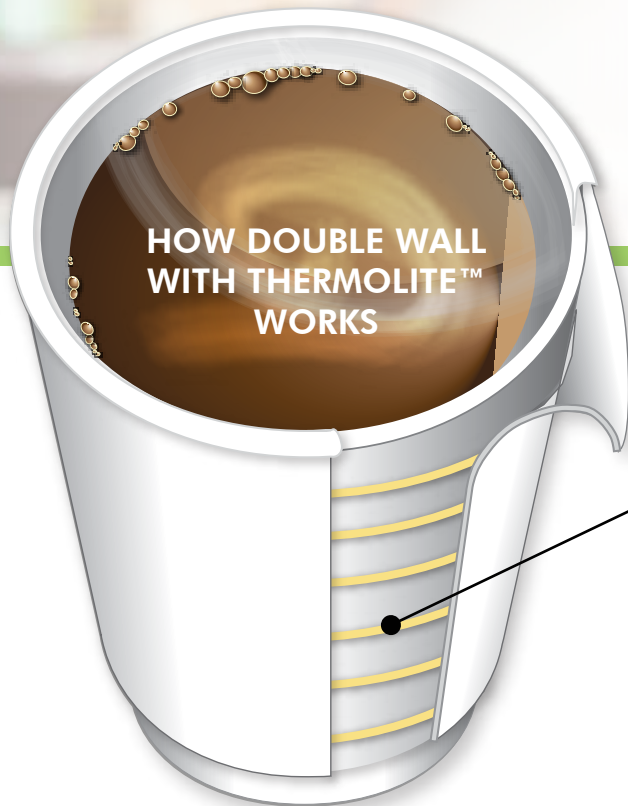

NEW Specialty Item: **thermolite™** Cup & Lid Portfolio

ThermoLite™ Double Wall Cups Provide the Optimal Solution for On-the-Go Consumers and Premium Hot Beverages

Rigid cup provides secure feel for consumers

Cool to the touch outer keeps hands comfortable from hot beverage inside

Efficient nesting for optimized case packs and storage

Sustainable choice meets environmentally conscious consumers

thermolite™
expands when activated
greatly improving insulation
and strength

Sustainable

These cups contain 30% post consumer fiber, more than any other double wall cup on the market.

Made from Paper
—a renewable resource

Recycled Content
—outer wall

Repulpable

Dedicated to Sustainably sourced materials

—pursuing FSC and SFI certification

Cool

Hot Cup Lids

Sip-Thru
Raised lid leaves room for whipped topping

Comfortable and Secure Fit

- Provides comfort when drinking and accommodates an assortment of specialty toppings
- Lid tightly secures hot contents for pleasant on-the-move and drive-thru handling